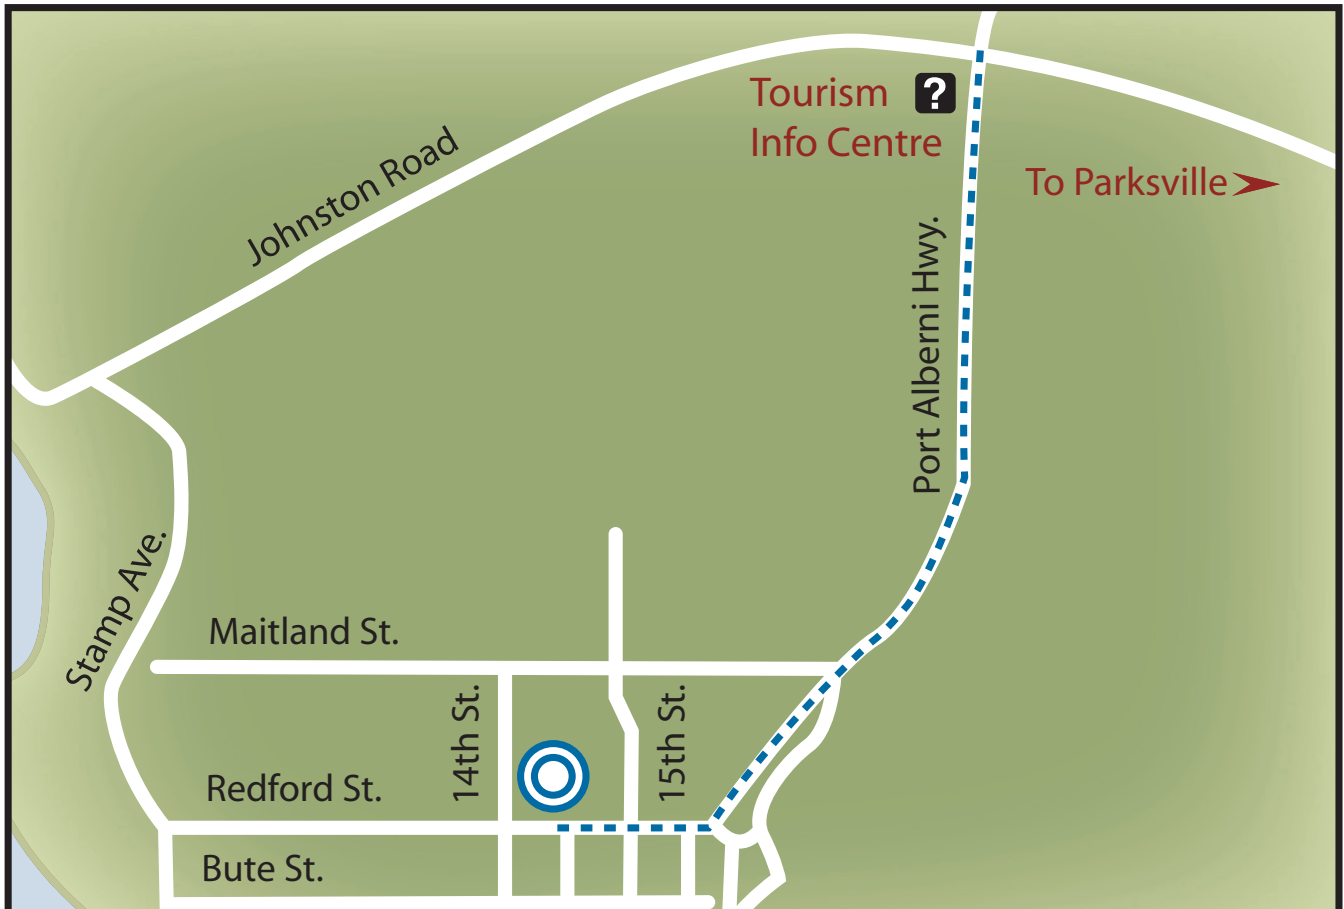

THE HOSPITALITY INN

Gibbons Hospitality Group

Hotel Address:

Hospitality Inn
3835 Redford Street
Port Alberni, British Columbia V9Y 3S2

Ph. (250) 723-8111
Fax. (250) 723-0088